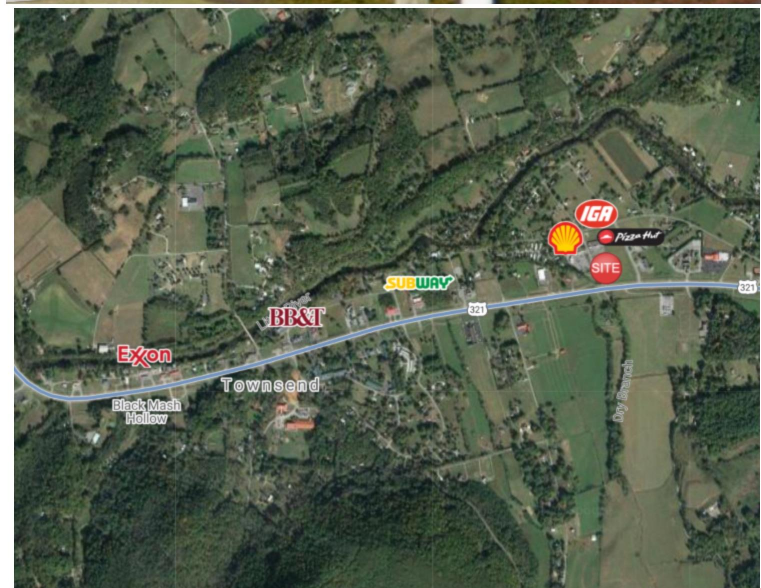

# 7971 E Lamar Alexander Pkwy

## 5 Mile Information

## Details

- Over 11 million annual visitors to the Great Smoky Mtns. National Park.
- Former bank location in Townsend, TN.
- Superior access and visibility.
- Building and Pylon Signage Available.
  - Turnkey Bank Building.
  - Up to 4 drive-thru lanes.